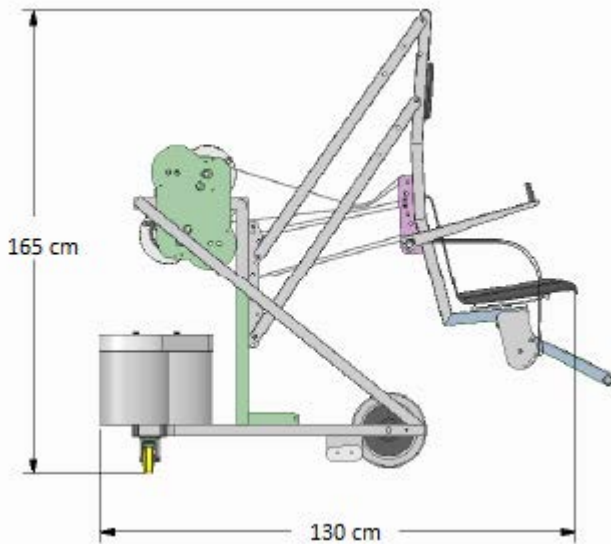

UNIKART CLASSIC MANUAL

Aquatic lift for seniors, PRM, pregnant women...

EXPERT OPINION

« The UNIKART CLASSIC MANUAL is a mobile solution for launching PRMs. Its manual descent system allows unlimited use thanks to its crank handle. »

TECHNICAL INFORMATIONS

Max lifting load	Up to 136 kg
Weight with counterweight	260 kg
Power supply	None
Dimensions (WxDxH)	76 x 130 x 165 cm
Trolley/ Seat	Painted stainless steel/ Polypropylene
System	Pantograph (double winch)
The lowest seat position	80 cm
References	xunin008